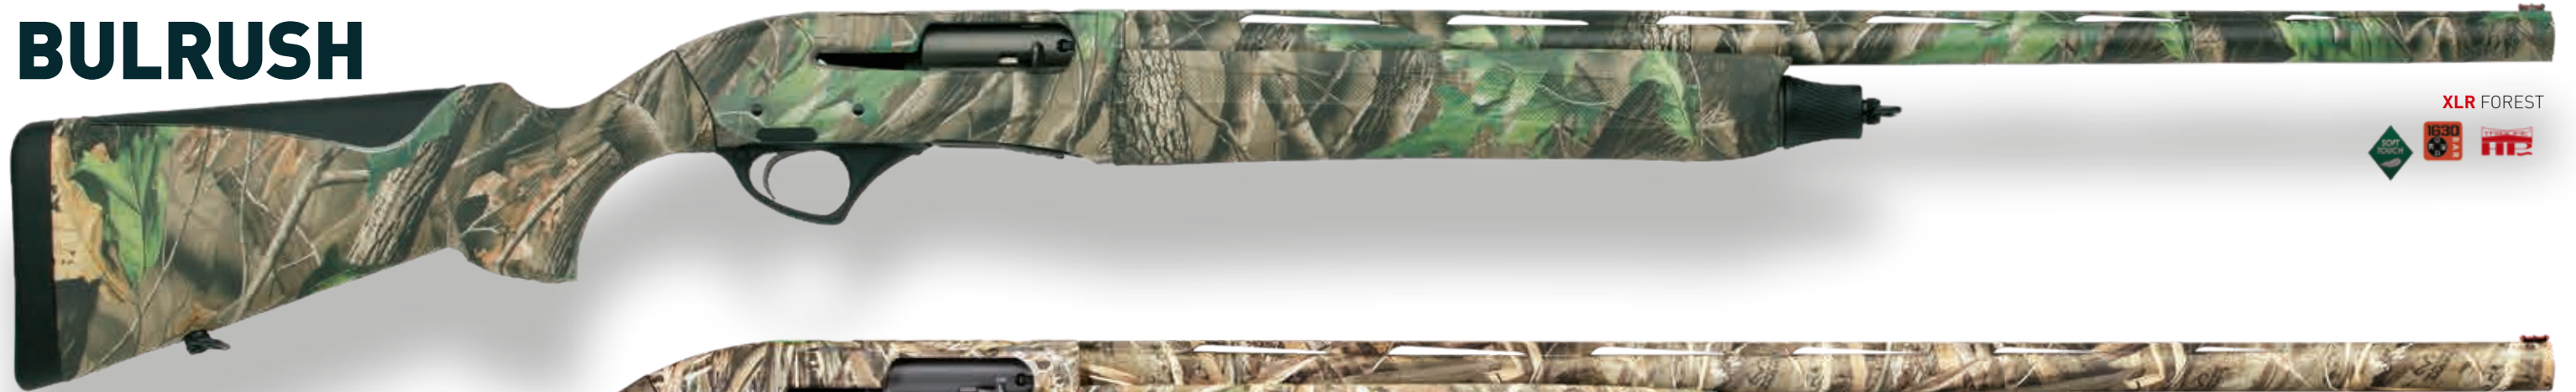

XLR

FOREST BULRUSH

A special attention was given to the gripping surfaces with our **SOFT TOUCH** finish.
Un'attenzione speciale è stata riservata alla superficie di presa con la nostra finitura SOFT TOUCH. Culata con acabado SOFT TOUCH.
Особое внимание было уделено поверхности захвата, и ее обработали по технологии SOFT TOUCH.

The XLR is designed to perform under hard hunting conditions. With its perfect ergonomic, our SOFT TOUCH treatment applied on the stock and forend, the textured gripping surfaces, the XLR feels incredibly comfortable and balanced in your hands.
The perfect camouflage patterns for waterfowl, for pigeons or

undergrowth hunting party, the TRIBORE HP barrels which are precision drilled from solid bars of steel make these XLR BULRUSH / FOREST just perfect for hunters who are looking for unequalled reliability, efficiency and features.

HUNTING
12 GA