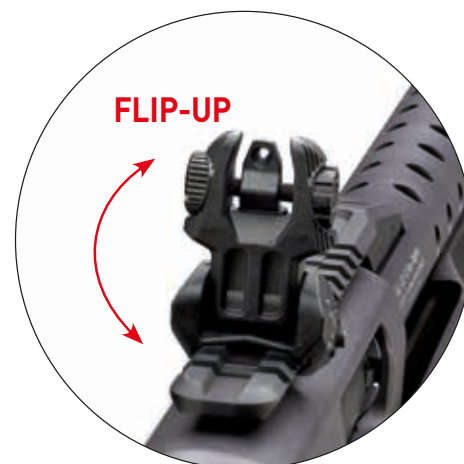

SDASS PRO FORCES STAGE 2

GAUGE	12/3" (12/76)
CHOKES	51 cm / 20"
CAPACITY	INNER HP ACCURACY + MUZZLE BREAK
FINISH	7+1 *
MATERIAL	CERAKOTE KARBON GREY
KG	PRO FORCES WITH FIXED COMB
	TACTICAL
	COMPOSITE
	320
	CARTON BOX
	3,43

(* With 2^{3/4}" ammunitions