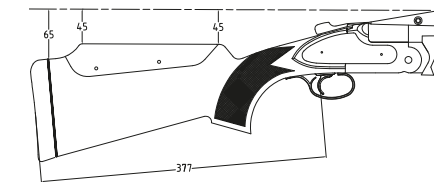

STL COMPETITION C6

GAUGE	12/3" (12/76)
CHOKES	EXIS HP (5): CYL - SHORT MEDIUM - LONG - XTREME
RIB (mm)	10-10
WOOD FINISH	PISTOL MICRO-METRIC 3D
RECEIVER	377
RECEIVER FINISH	TULIP
KG	GRADE 2,5 OILED
	FORGED STEEL
	TENIFER
	ADAPTIVE
	3,45 - 3,60

STL CONFIGURATION 2