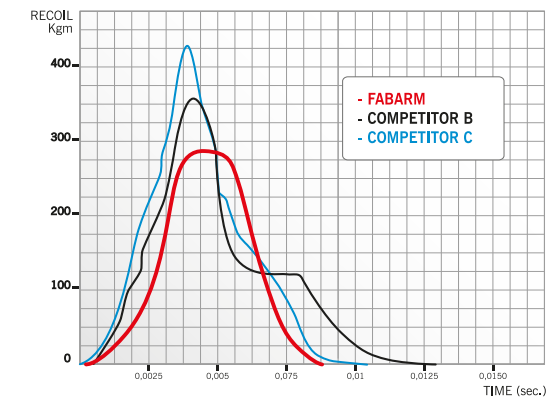

1. **PERFECT WITH ALL SHOTSHELLS**
   Perfetto con ogni cartuccia
   Perfecto con todo tipo de cartuchos
   Безотказно с любыми патронами
2. **EASY TO CLEAN**
   Facile da pulire
   Fácil de limpiar
   легко чистить

IT REDUCES THE RECOIL
Riduce il rinculo
Reduce el retroceso
Снижение отдачи