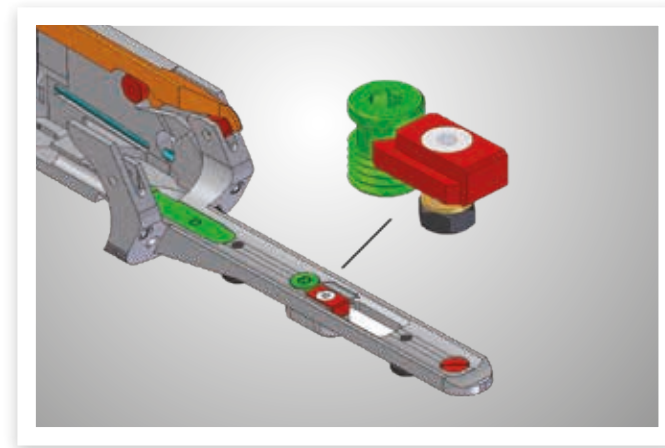

THE RECEIVER IS PRECISION MACHINED FROM FORGED STEEL (FIELD VERSIONS) OR FORGED ERGAL 55 (AL VERSIONS). 100 % MANUFACTURED ON CNC MULTI-AXIS MACHINING CENTRES, THE MECHANISM IS THE SYMBOL OF THE EXTREME INDUSTRIAL STANDARD ACHIEVED BY FABARM.

- **IT** La bascula è ottenuta lavorando con precisione un blocco di acciaio forgiato (versioni FIELD) o ERGAL 55 (versioni AL). Prodotta al 100 % su centri CNC multi-asse, il meccanismo è l'esempio dell'elevato standard di lavorazione industriale raggiunto da FABARM.
- **ES** La bascula está perfectamente mecanizada a partir de acero forjado (Versión FIELD) o ERGAL 55 (Versión AL). 100 % fabricado en centros de mecanizado multi-ejes de última generación. El mecanismo es el símbolo de la extrema calidad en los procesos productivos de FABARM.
- **RU** Ствольная коробка изготовлена из ковanej стали (версии FIELD) или сплава Ergal 55 (версии AL). На 100% изготовленные на высокотехнологичных станках CNC, они – настоящий символ высочайших промышленных стандартов, достигнутых FABARM.

AN ADJUSTABLE OPENING TENSION SYSTEM TO KEEP A TIGHTEN SHOTGUN EVEN AFTER YEARS OF HEAVY USE.

- **IT** Un sistema di regolazione della tensione di apertura per garantire un fucile correttamente tensionato anche dopo anni di intenso utilizzo.
- **ES** Un sistema de apertura ajustable mantiene la escopeta ajustada a lo largo de los años.
- **RU** Функция регулировки усилия открытия стволов позволяет избежать ощущения «разбалтывания» даже после большого настрела.