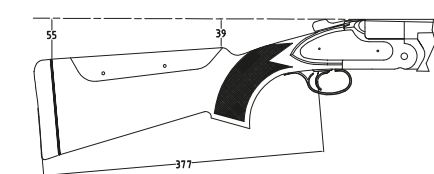

STL CONFIGURATION 6